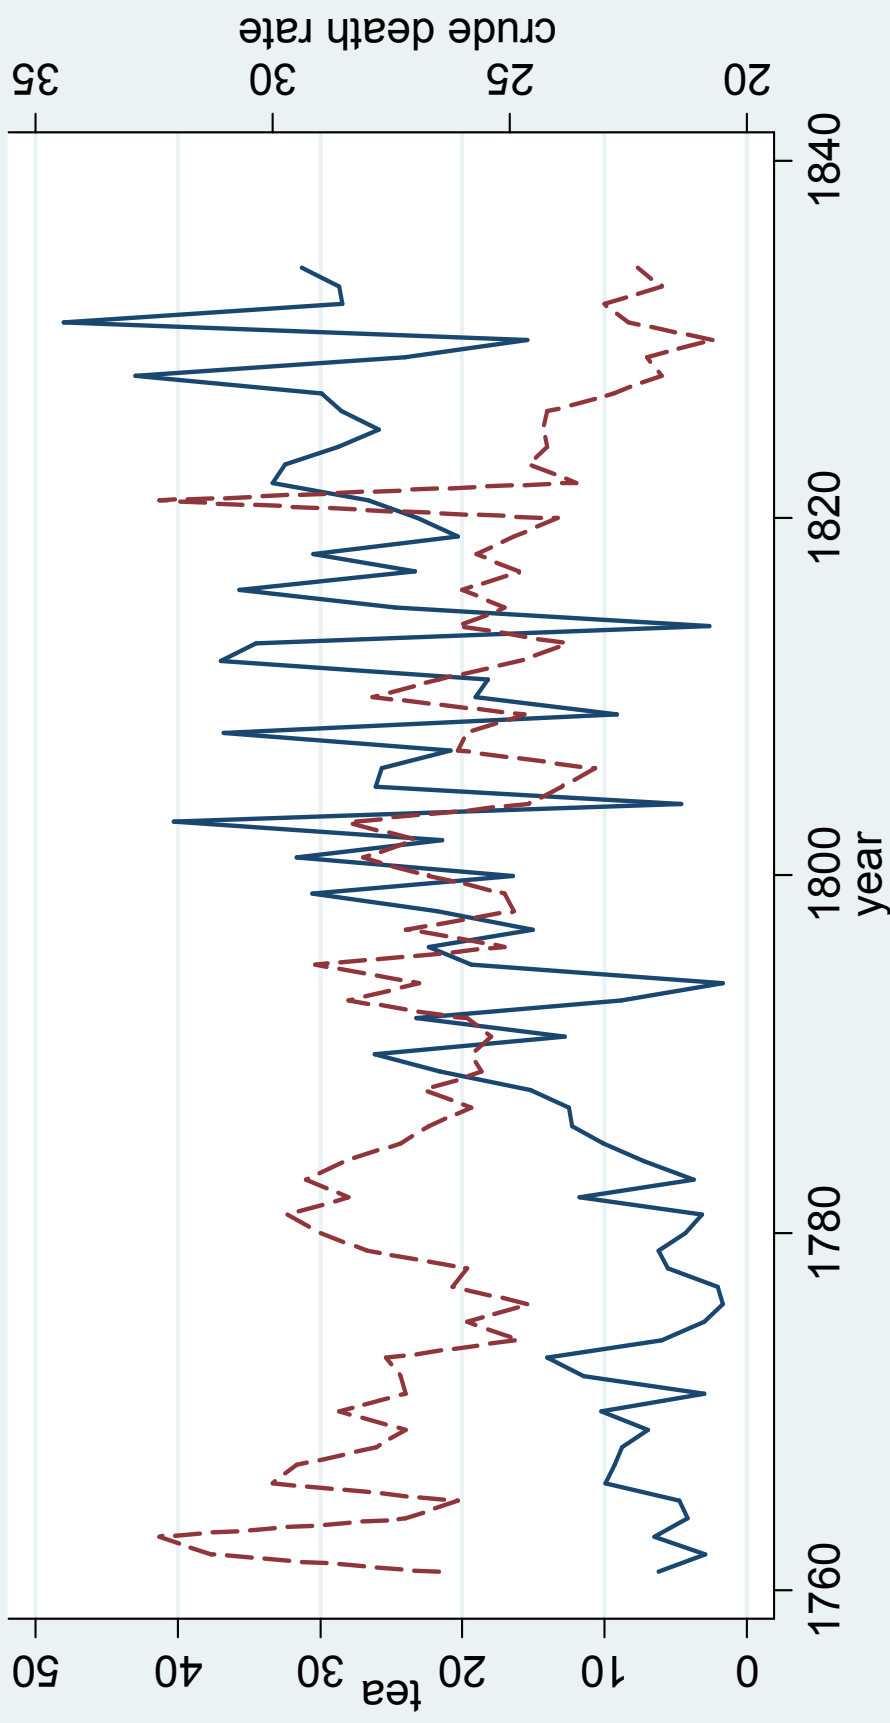

# Tea Imports from China and the English Crude Death Rate

— Volume of tea imports, millions of pounds    - - - crude death rate

Graph created by Francisca Antman University of Colorado at Boulder 5/12/2010

Sources: East India Company Tea Imports from UKDataArchive SN5690 PI: H.V. Bowen. Crude death rate from Wrigley and Schofield 1981