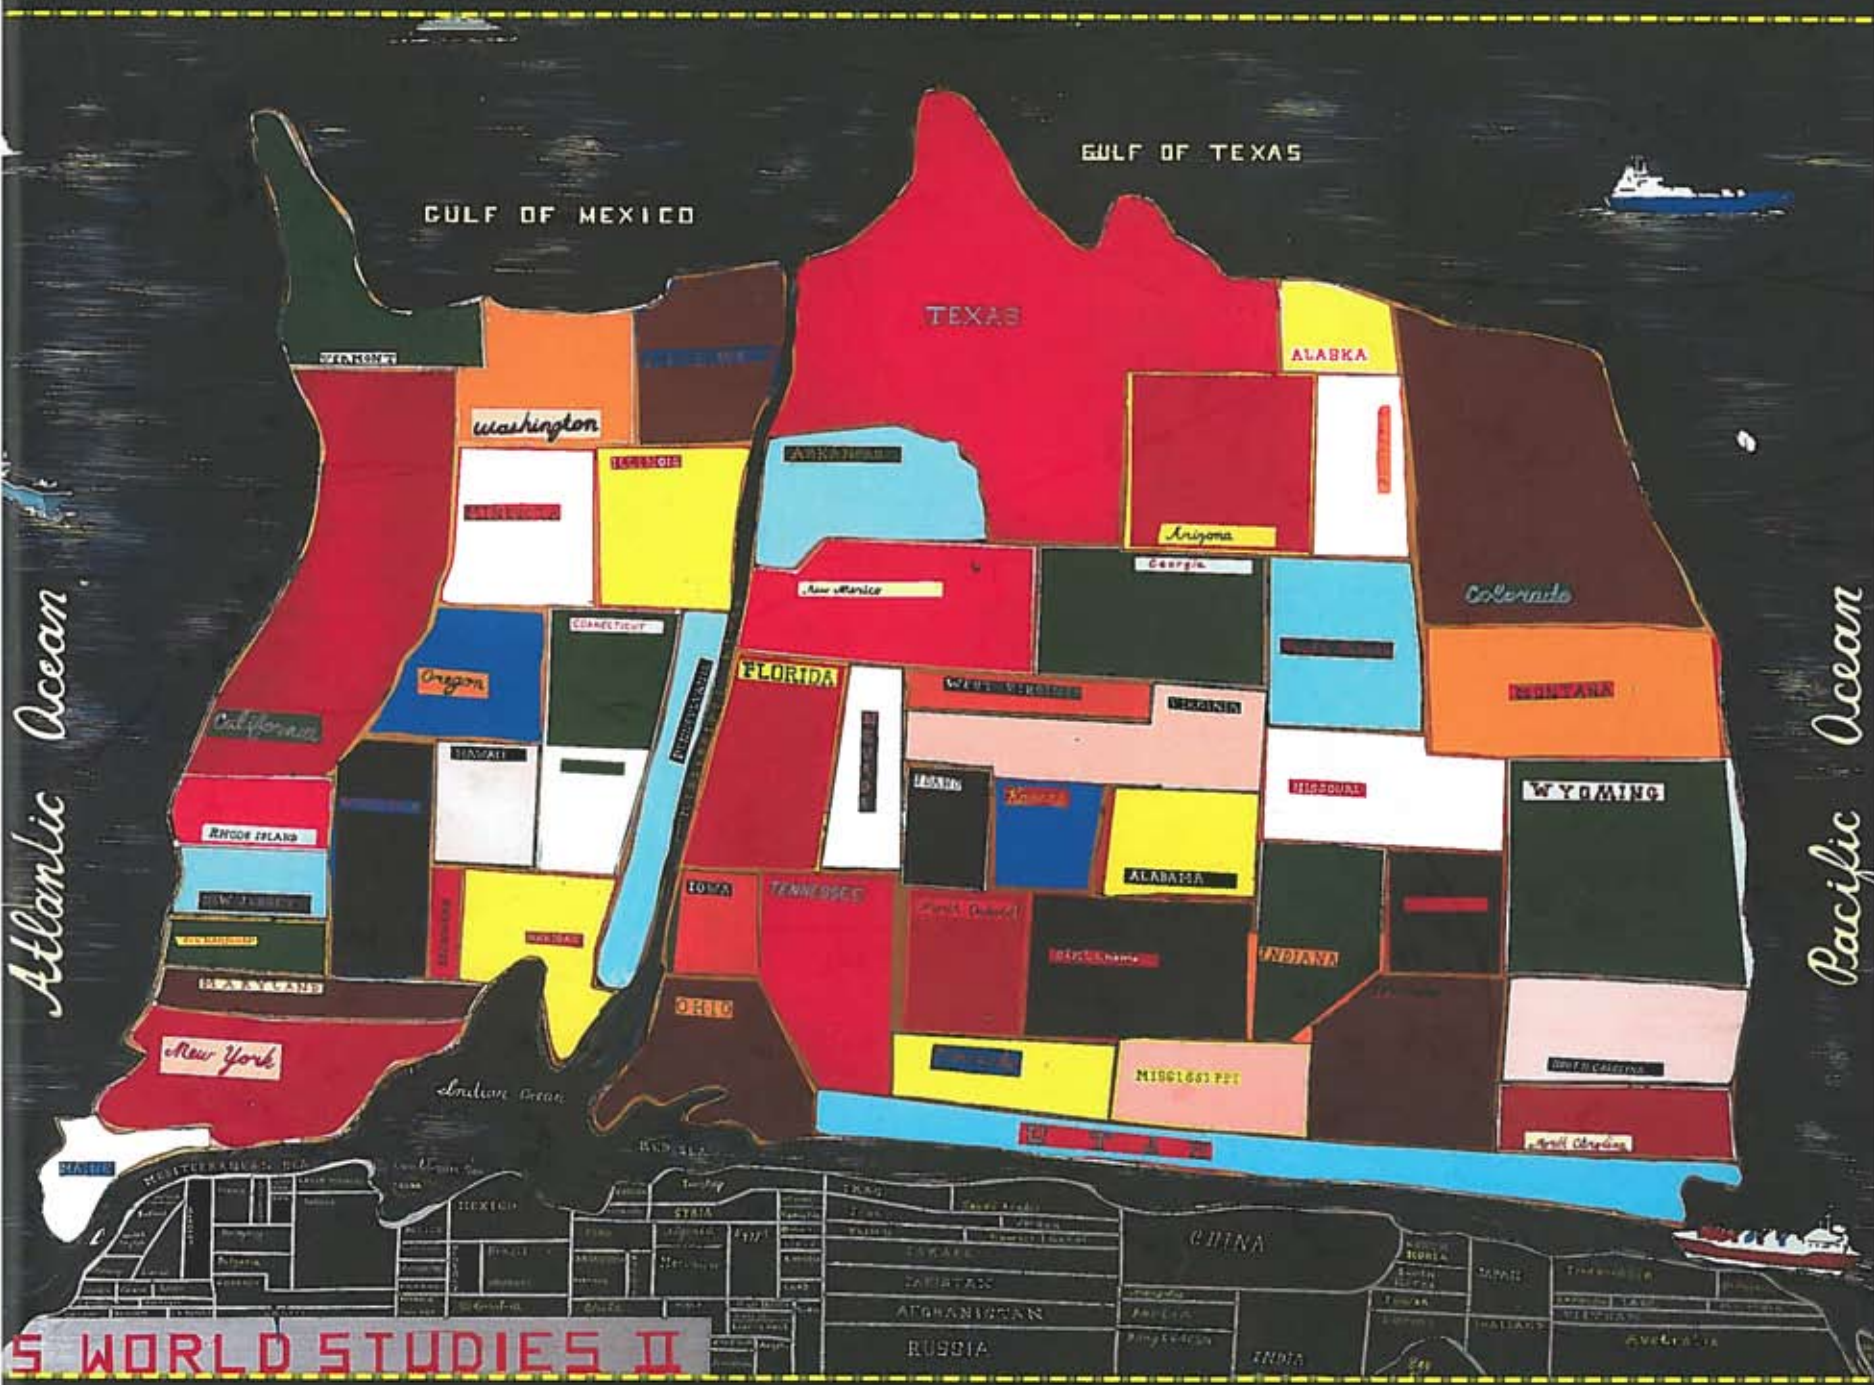

THE MAP AS ART

CONTEMPORARY ARTISTS EXPLORE CARTOGRAPHY

KATHARINE HARMON

Author of *You Are Here*

YUMI JANAIRO ROTH

Images from Meta Maps, 2007

Project conducted in Pilsen, Czech Republic, in collaboration with Andrew Blackstock and Casey McGuire

On request, Pilsen residents drew maps on the hands of Roth and her collaborators leading to various sites in the city (for example, from a coffeehouse to a cathedral, or from a university to a shopping mall). Roth and friends then showed photographs of the hand maps, printed and folded like tourist maps, to people on the street, asking for help in following the directions.